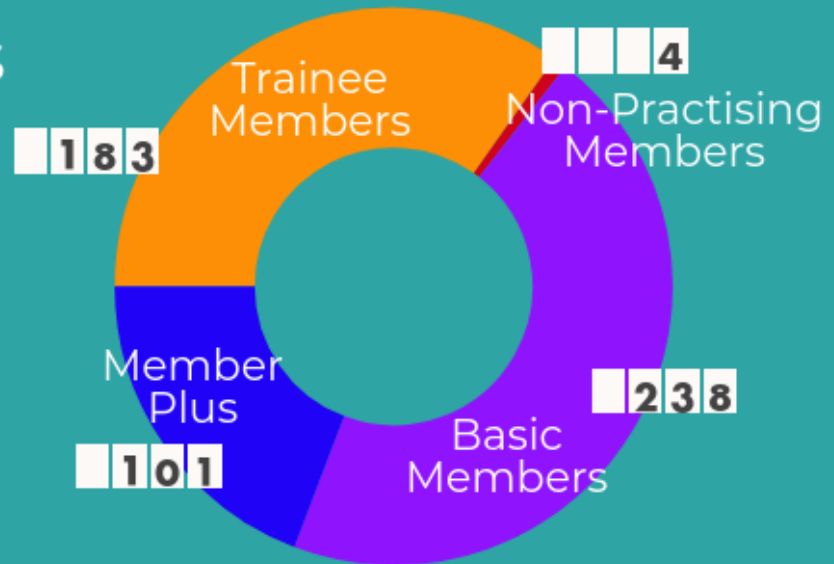

November 2017

IPT UK Membership Overview

IPT UK currently has 526 members

98 new members since May 2017:

- ▲ Trainee Members (53.06%)
- ▲ Basic Members (34.69%)
- ▲ Member Plus (12.24%)

15 video resources
921 total plays
346 since May 2017

The IPT UK website receives an average of 63 unique visitors per month

Most viewed pages of IPT UK website:

1. Accreditation Standards
2. Stages of IPT
3. Therapist and Supervisor Register
4. News
5. Courses to Become an IPT Practitioner