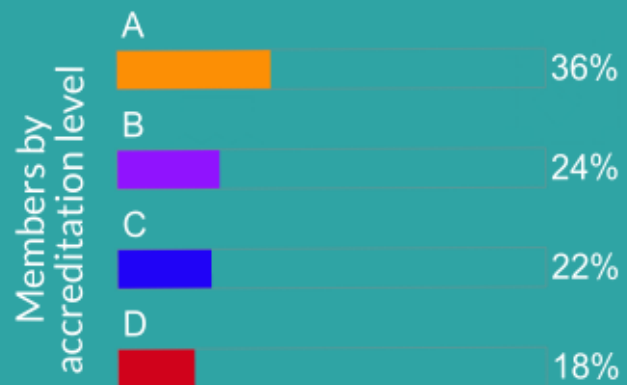

November 2017

IPT UK Membership Overview

IPT UK currently has 526 members

98 new members since May 2017:

- ▲ Trainee Members (53.06%)
- ▲ Basic Members (34.69%)
- ▲ Member Plus (12.24%)

15 video resources
921 total plays
346 since May 2017