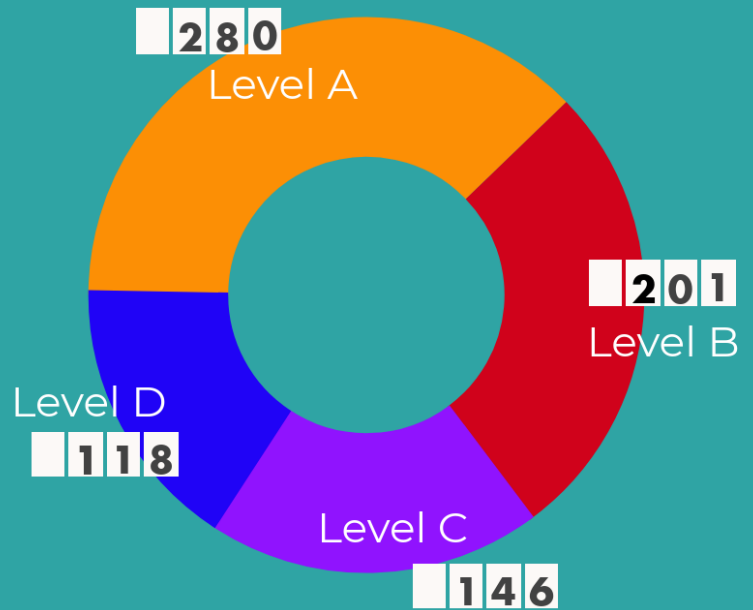

November 2018

IPT UK Membership Overview

IPT UK currently has 745 members

143 new members since May 2018:

■ Level A (57.34%) ■ Level B (26.57%)
■ Level C (9.79%) ■ Level D (6.29%)

Most viewed pages of IPT UK website: